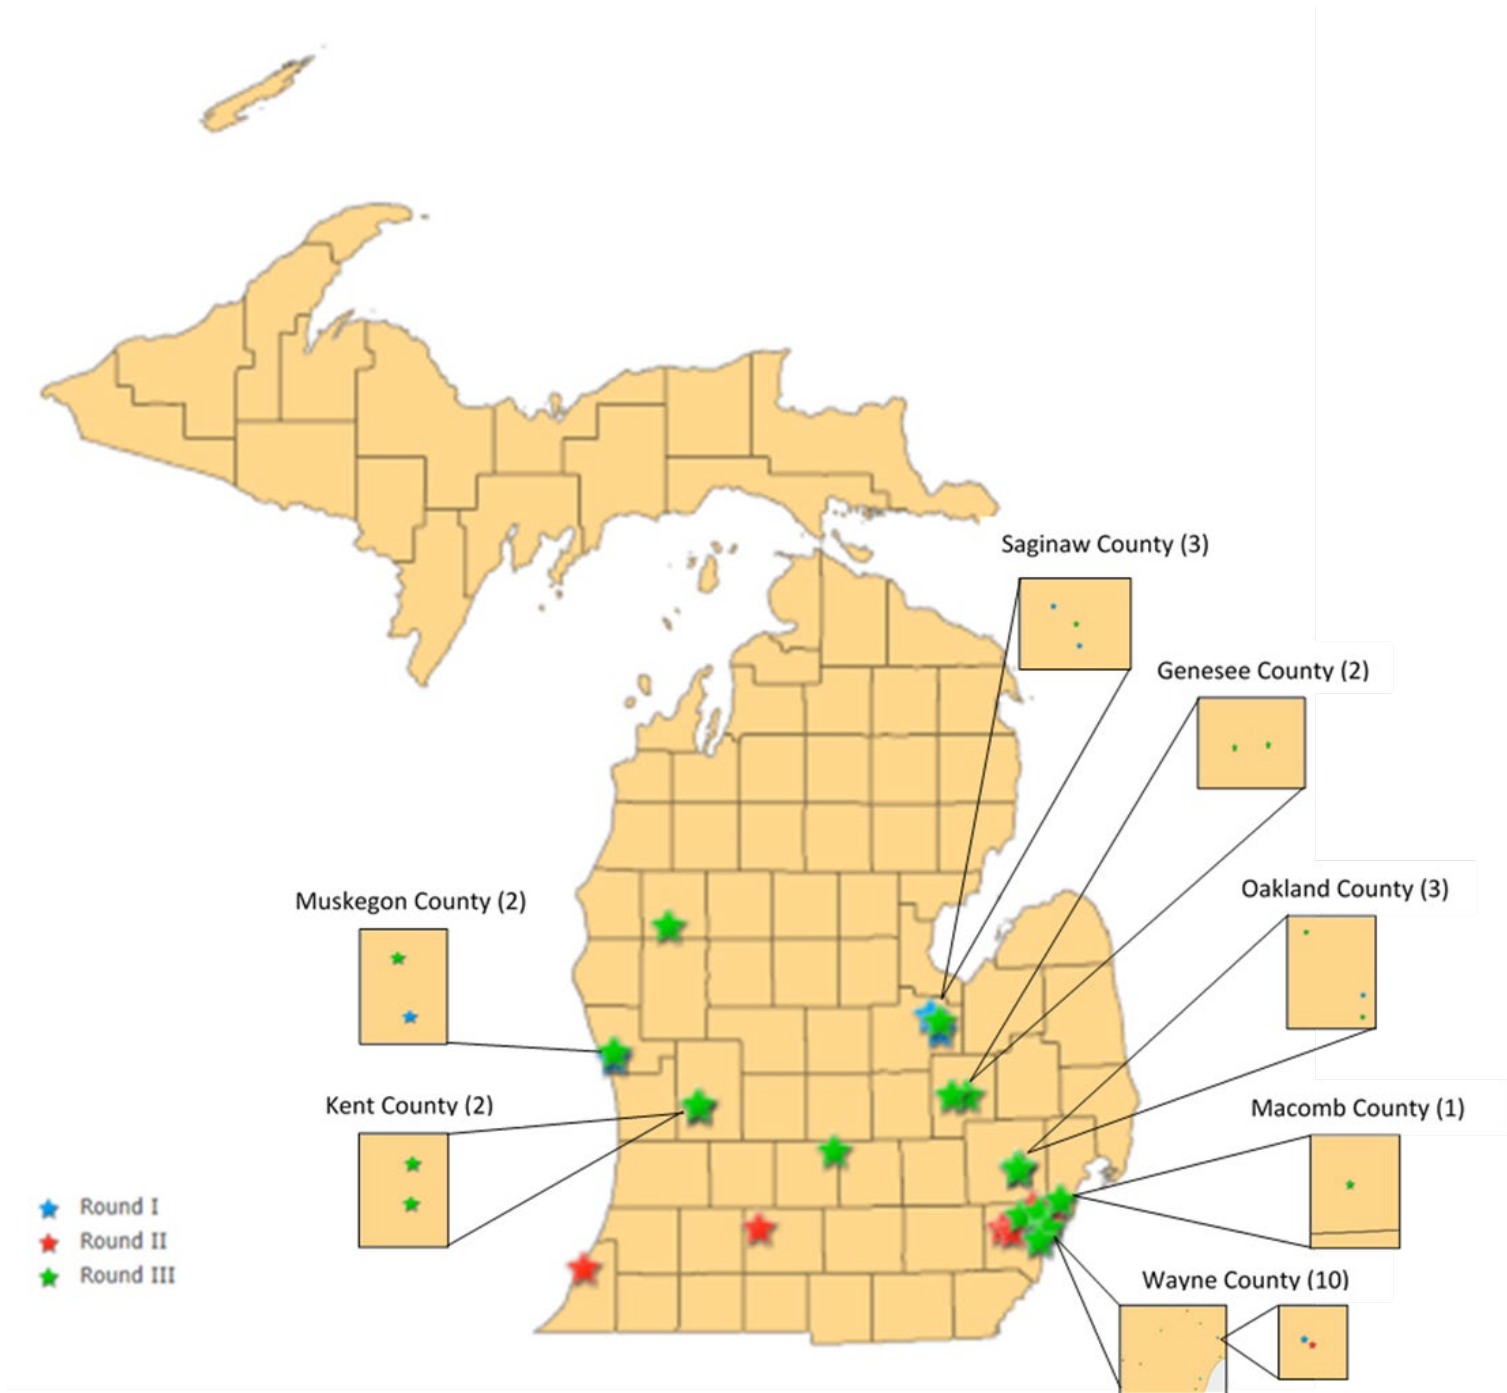

Michigan Partnership Districts

Michigan Partnership Districts

Round I Districts	# of Schools	Community
Bridgeport-Spaulding Community School District	1	Bridgeport
Detroit Public Schools Community District	56	Detroit
Eastpointe Community School District *RELEASED	1	Eastpointe
Kalamazoo Public School District *RELEASED	2	Kalamazoo
Muskegon Heights Public School Academy System	2	Muskegon Heights
Pontiac City School District	3	Pontiac
River Rouge, School District of the City of	2	River Rouge
Saginaw, School District of the City of	3	Saginaw

Round II Districts	# of Schools	Community
American International Academy	1	Westland
Battle Creek Public School District	2	Battle Creek
David Ellis Academy	1	Detroit
University Preparatory Academy Art & Design (UPAD)	1	Detroit
Lansing Public School District *RELEASED- CSI SCHOOL CLOSED	1	Lansing
Mildred C. Wells Preparatory Academy	1	Benton Harbor
Wayne-Westland Community School District	1	Westland

Round III Districts	# of Schools	Community
Baldwin Community School District	1	Baldwin
Detroit Delta Preparatory Academy for Social Justice *CLOSED	1	Detroit
Detroit Leadership Academy	1	Detroit
Detroit Public Safety Academy	1	Detroit
Ecorse Public School District	1	Ecorse
El-Hajj Malik El-Shabazz Academy *CLOSED	1	Lansing
Flint, School District of the City of	12	Flint
GEE Edmonson Academy *CLOSED	1	Detroit
Genesee STEM Academy	1	Flint
Grand Rapids Public School District	1	Grand Rapids
Great Lakes Academy	1	Pontiac
Insight School of Michigan	1	Lansing
Joy Preparatory Academy	1	Detroit
Macomb Montessori Academy	1	Warren
Muskegon, Public Schools of the City of	1	Muskegon
Saginaw Preparatory Academy	1	Saginaw
Oakland County Academy of Media and Technology	1	Pontiac
Southwest Detroit Community School *CLOSED	1	Detroit
William C. Abney Academy	1	Grand Rapids