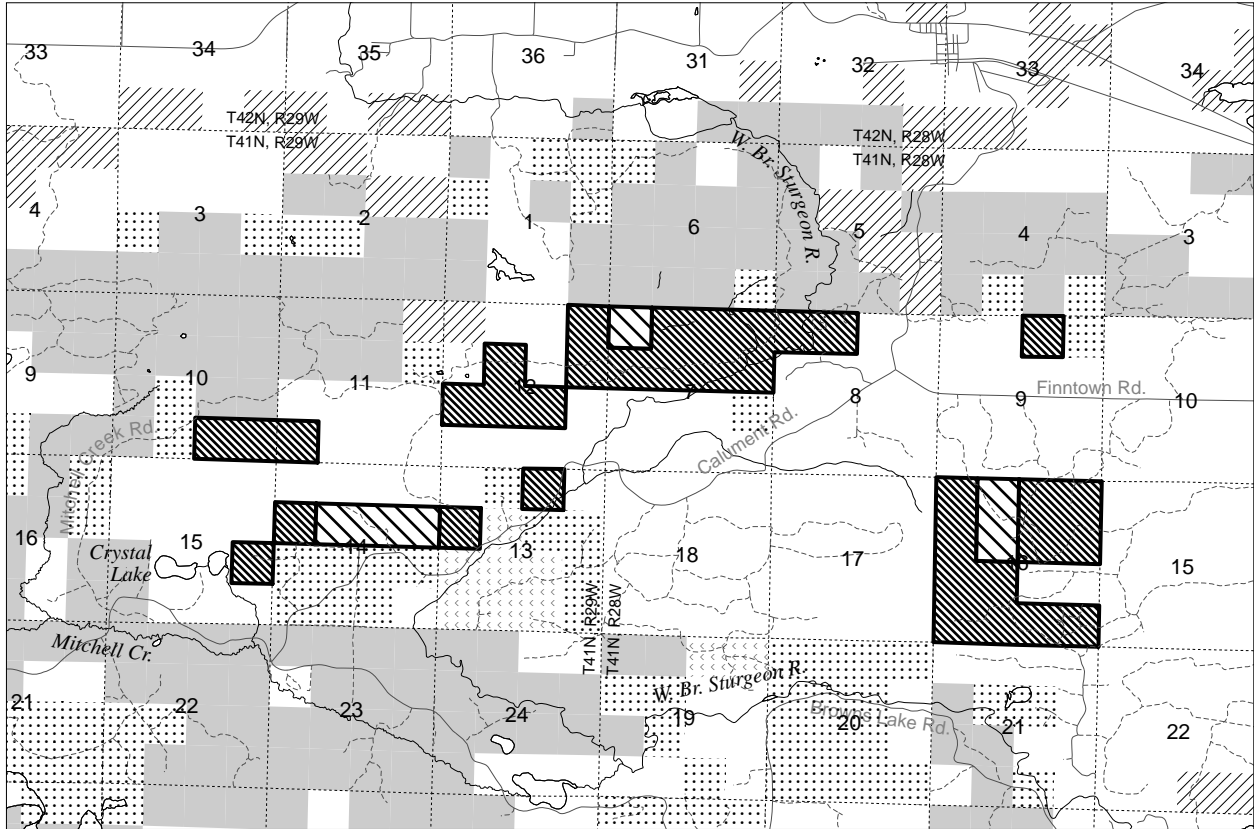

# DIRECT METALLIC MINERALS LEASE

Keweenaw Land Association

Dickinson County

-  Leasable development (242 acres, more or less)
-  Leasable development with restrictions (1,372 acres, more or less)
-  Surface ownership
-  Mineral and surface ownership
-  Mineral ownership
-  Mixed ownership